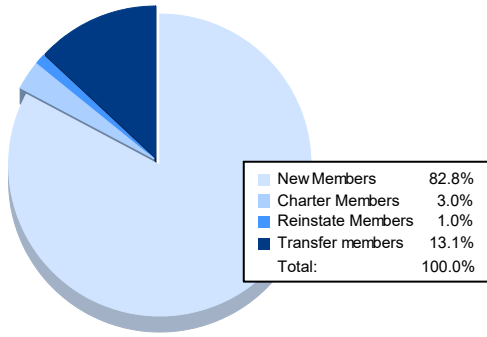

Year	New Clubs	Dropped Clubs	Gain/ Loss Clubs	New Members	Charter Members	Reinstate Members	Transfer Members	Total Member Added	Total Members Dropped	Gain/ Loss Members
2016-2017	0	1	-1	149	1	10	7	167	223	-56
2017-2018	0	1	-1	122	1	6	15	144	239	-95
2018-2019	0	1	-1	108	0	4	7	119	156	-37
2019-2020	1	3	-2	85	24	9	9	127	248	-121
2020-2021	0	2	-2	82	3	1	13	99	146	-47
<b>Average</b>	<b>0</b>	<b>2</b>	<b>-1</b>	<b>109</b>	<b>6</b>	<b>6</b>	<b>10</b>	<b>131</b>	<b>202</b>	<b>-71</b>

### Membership Composition June 2021 Cumulative